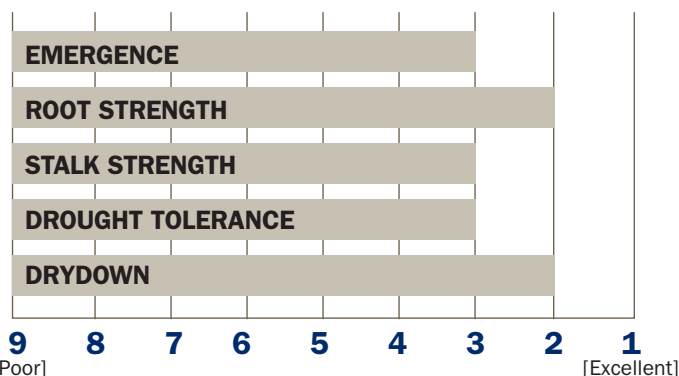

LH 4508 VT3

CORN HYBRIDS TECH INFO SUMMARY

POSITIONING AND MANAGEMENT

LH 4508 VT3 has excellent top-end yield potential, very fast drydown and works best in high-yield potential fields. This hybrid is earlier flowering for its maturity and medium plant height for less residue to contend with the next year. Its complete trait package provides insect control and herbicide tolerance, featuring protection from corn borer and rootworm with glyphosate tolerance.

95 RELATIVE MATURITY 95 DAYS

LH 4508 VT3

| GENERAL CHARACTERISTICS | |
|-------------------------|-----------------------------------|
| • | Excellent top-end yield potential |
| • | Fast drydown |
| • | Medium plant and ear height |
| • | Early flowering for maturity |

| DISEASE RATINGS | |
|-------------------------|---|
| Southern Leaf Blight | 5 |
| Northern Leaf Blight | 3 |
| Anthracnose Leaf Blight | 5 |
| Anthracnose Stalk Rot | 5 |
| Eye Spot | 2 |
| Gray Leaf Spot | 4 |

| OVERALL CHARACTERISTICS | | | |
|-------------------------|----------------|--------------------------|------------------|
| Relative Maturity | 95 | Ear Height | Medium |
| Flowers Early/Late | Moderate-Early | Leaf Attitude | Semi-Upright |
| Emergence | 3 | Canopy Color | Medium |
| Early Growth | 3 | Ear Type | Semi-Determinate |
| Stalk Strength | 3 | Ear Flex | 4 |
| Root Strength | 4 | Number of Rows | 16-18 |
| Stay Green | 4 | Silage Rating | Fair |
| Drydown | 2 | Ethanol-High Fermentable | * |
| Test Weight | 3 | Adaptability to Low Pops | Fair |
| Drought Tolerance | 3 | Yield at 25-29M PPA | 3 |
| Corn on Corn | 5 | Yield at 29-34M PPA | 2 |
| Plant Height | Medium-Tall | | |